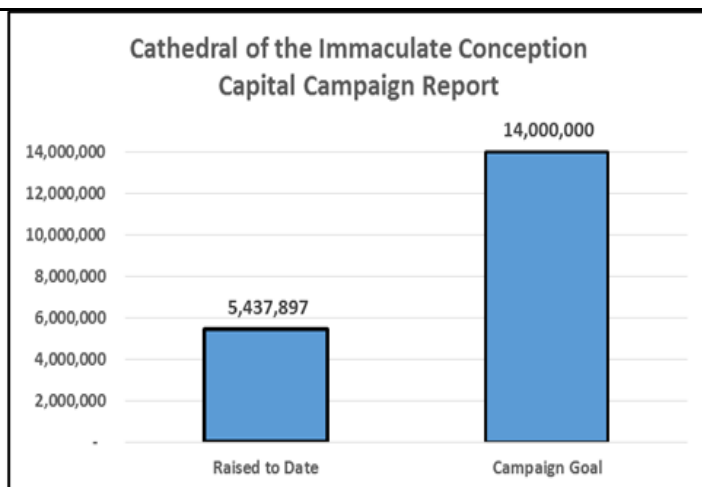

MASS INTENTIONS
Main Cathedral

Saturday, January 1

2:30 pm In thanksgiving for all God provided in 2021 –by Denise Reinert

Sunday, January 2

9:00 am + Jim Maber - by Denise Reinert

11:00 am For Members of the Cathedral Parish

8:00 pm For the Sick

Weekday - 12:15 p.m.

Mon 27 For Members of the Cathedral Parish

Tues 28 For the Sick

Wed 29 Maria Guadalupe—Health

Thurs 30 For the Sick

Fri 31 For Members of the Cathedral Parish

The small + denotes one who is deceased

CATHEDRAL CALENDAR
December/ January

Sat 1	New Year's Day
Sun 2	Epiphany of the Lord
Mon 3	NO RCIA
Thurs 6	5:00 First Communion/ Reconciliation Class
Fri 7	1:00 - 2:00 pm First Friday Adoration 4:30 pm Facebook Live with Fr. Paul
Sat 8	****HAPPY BIRTHDAY FR.PAUL****
Sun 9	12:15 RCIA

Prayer List

Each week we will publishing a list of names of those who have asked for prayers. To put your name in the weekly bulletin

for 2022, please contact

Adriana Mears.

816-842-0416 ext 124 or
amears@kcgolddome.org