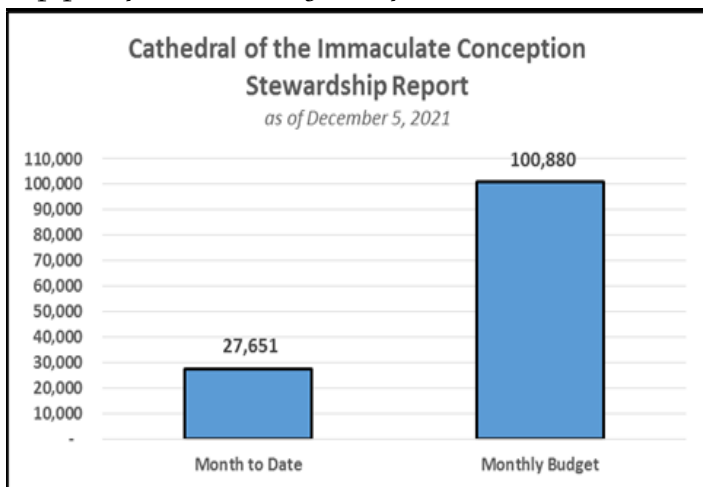

MASS INTENTIONS
Main Cathedral

Saturday, January 1

2:30 pm In thanksgiving for all God provided in 2021 –by Denise Reinert

Sunday, January 2

9:00 am + Jim Maber - by Denise Reinert

11:00 am For Members of the Cathedral Parish

8:00 pm For the Sick

Weekday - 12:15 p.m.

Mon 27 For Members of the Cathedral Parish

Tues 28 For the Sick

Wed 29 Maria Guadalupe—Health

Thurs 30 For the Sick

Fri 31 For Members of the Cathedral Parish

The small + denotes one who is deceased

CATHEDRAL CALENDAR
December/ January

Sat 1	New Year's Day
Sun 2	Epiphany of the Lord
Mon 3	NO RCIA
Thurs 6	5:00 First Communion/ Reconciliation Class
Fri 7	1:00 - 2:00 pm First Friday Adoration 4:30 pm Facebook Live with Fr. Paul
Sat 8	****HAPPY BIRTHDAY FR.PAUL****
Sun 9	12:15 RCIA

Prayer List

Each week we will publishing a list of names of those who have asked for prayers. To put your name in the weekly bulletin

for 2022, please contact

Adriana Mears.

816-842-0416 ext 124 or
amears@kcgolddome.org